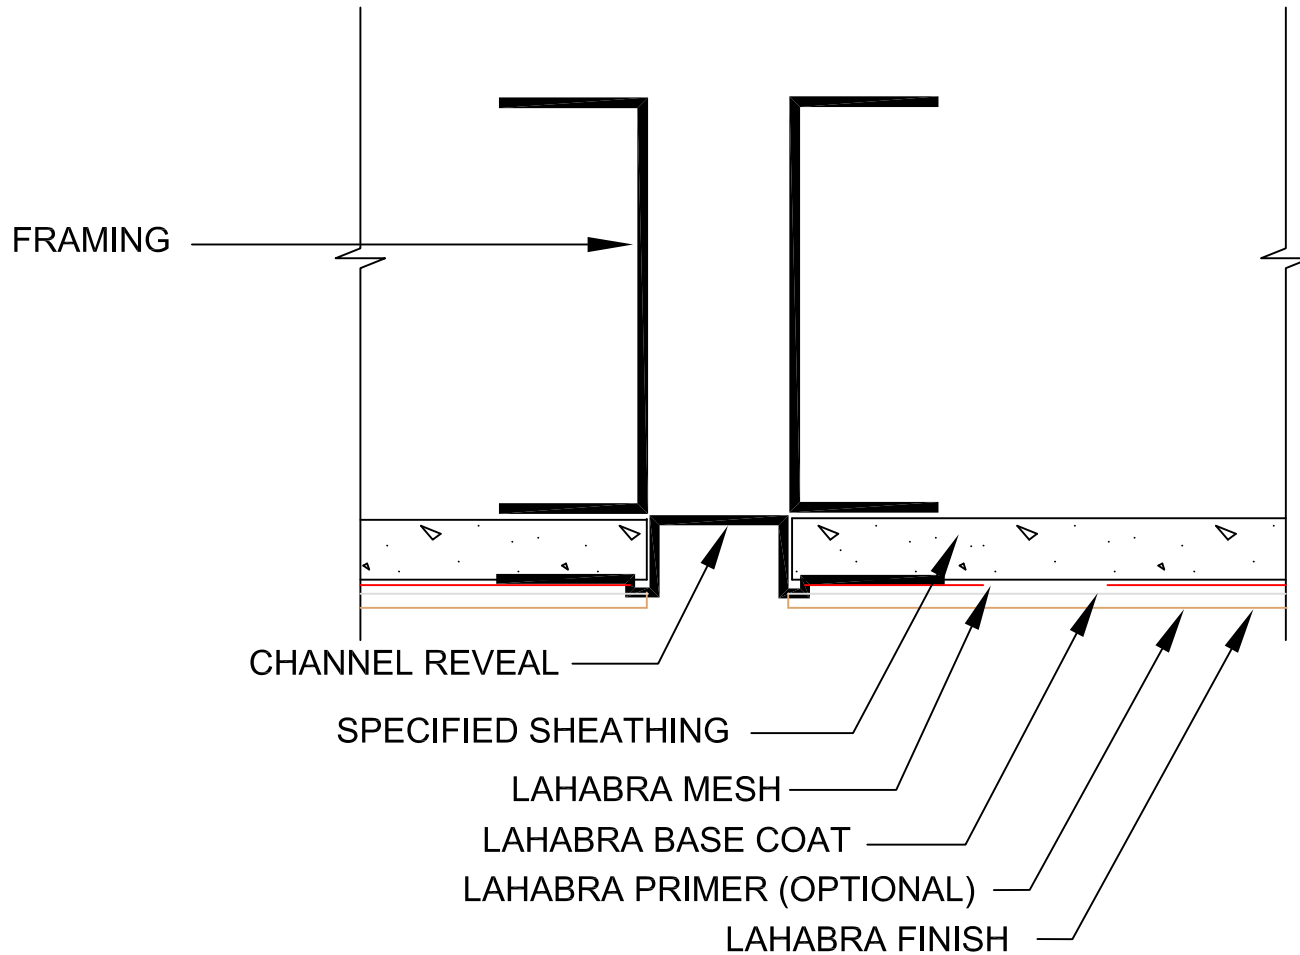

## ACF SOFFIT 1.05 CHANNEL REVEAL DEAIL

Disclaimer: The design specifications and construction shall comply with all local building codes and standards. Parex USA installation guidelines are for general information and guidance only and Parex USA specifically disclaims any liability for the use of this design, and for design engineering, or workmanship of any project. The assembly shall be designed to prevent condensation within the assembly. The designer and the user shall provide final drawings and specifications. Products shown other than those manufactured by Parex USA are shown for clarity of the Parex USA product only. Contact the Manufacturer for installation instructions.